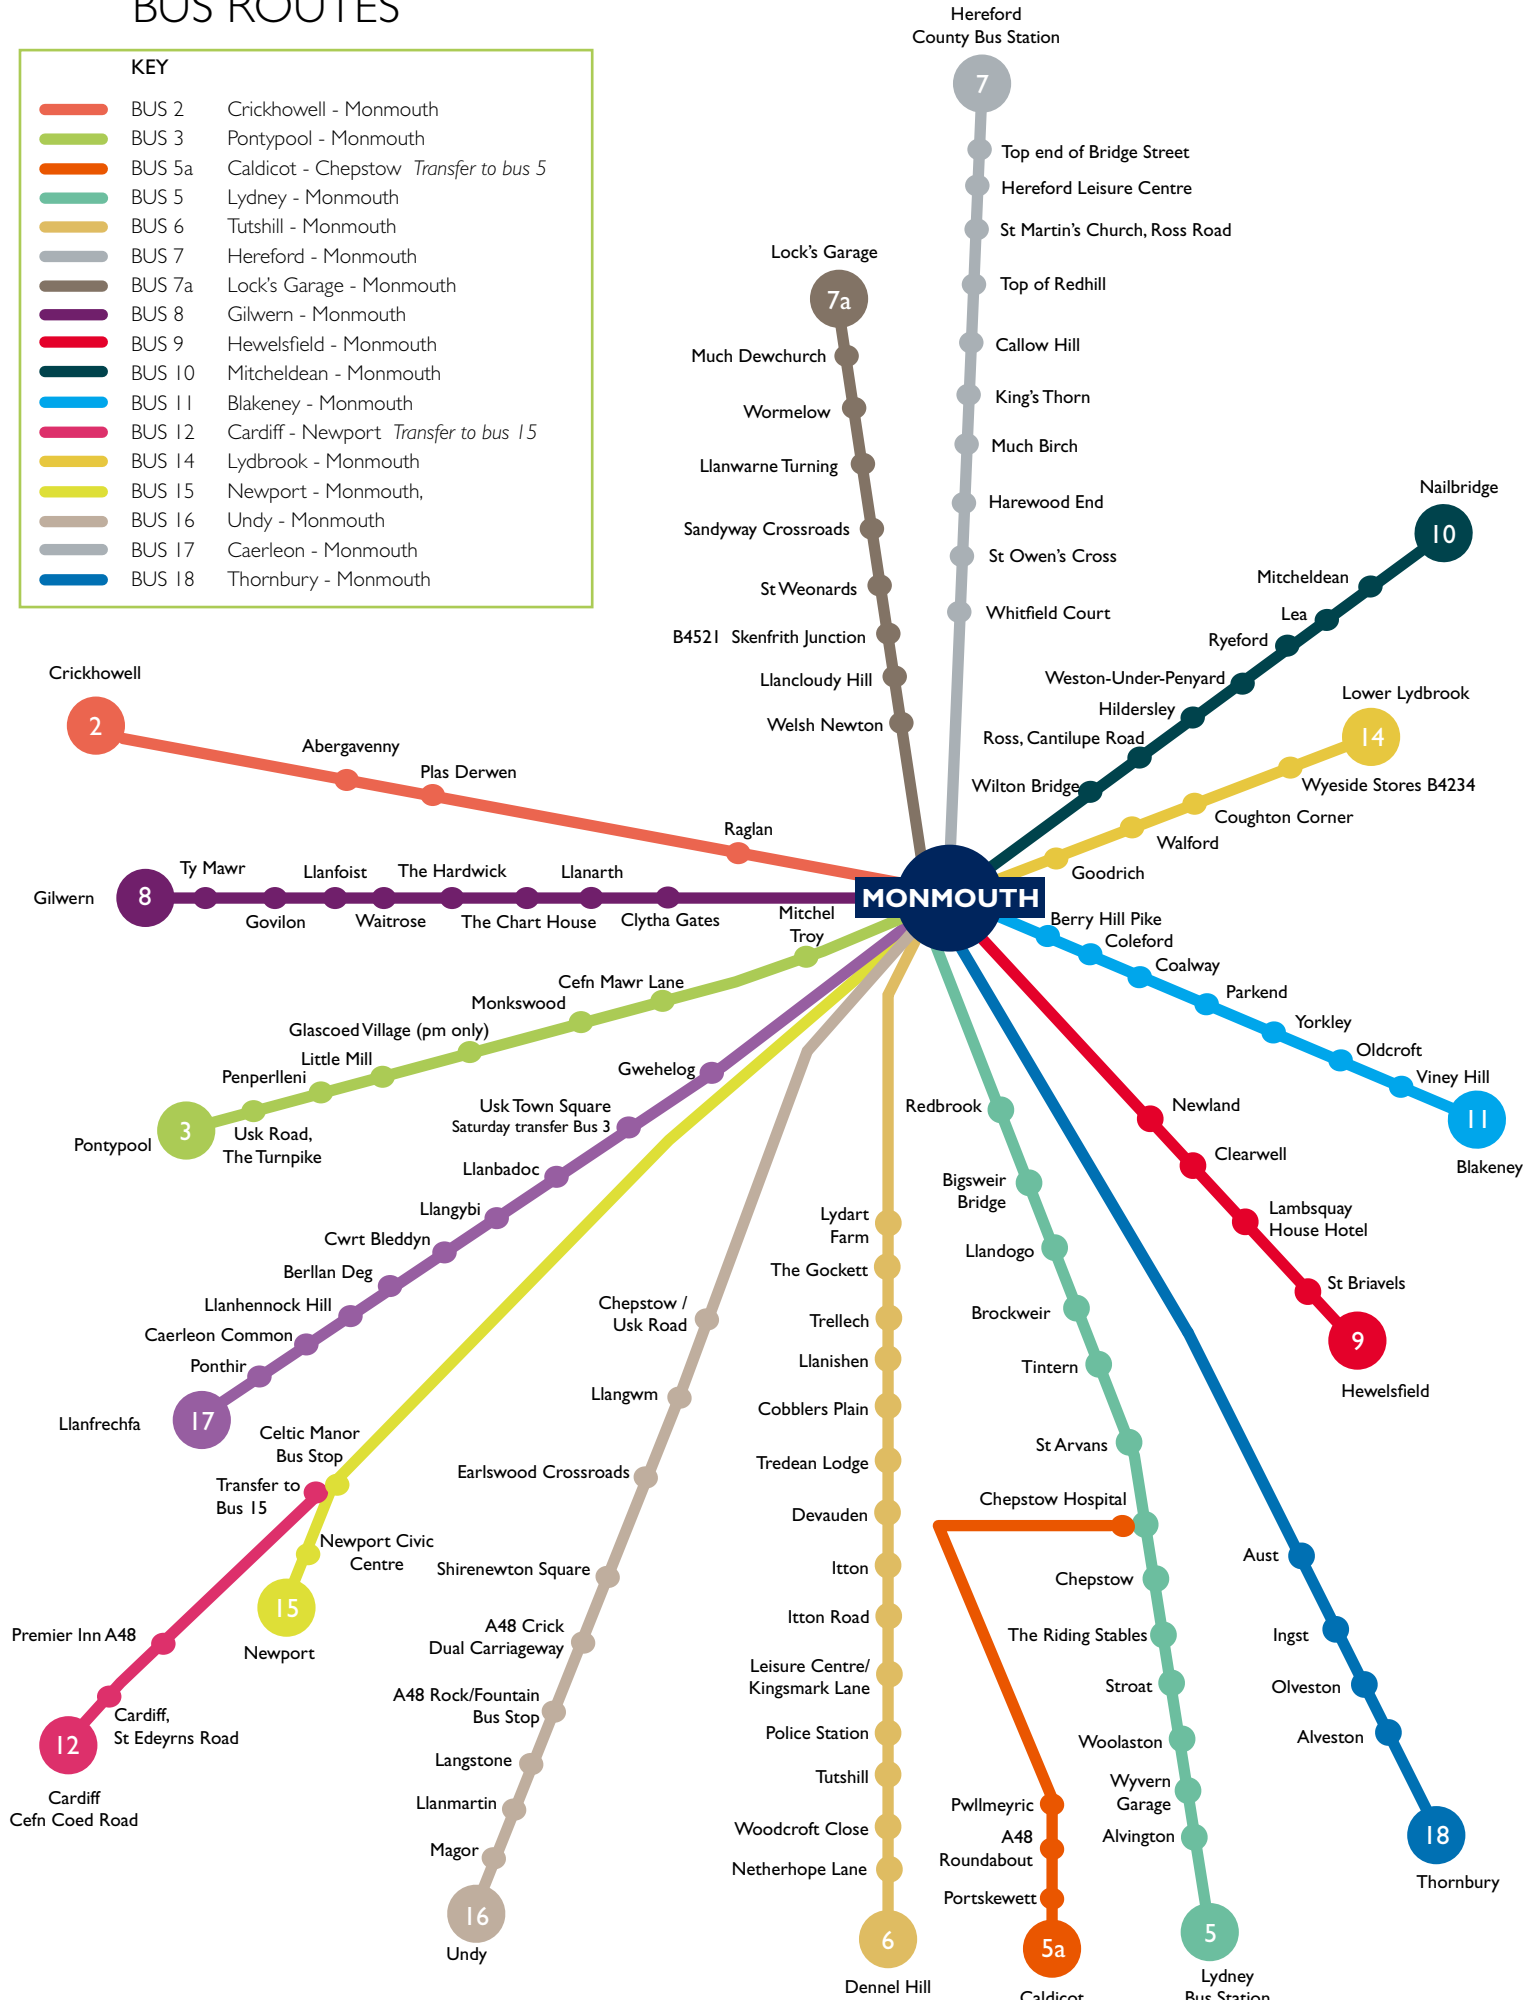

BUS ROUTES

KEY	
BUS 2	Crickhowell - Monmouth
BUS 3	Pontypool - Monmouth
BUS 5a	Caldicot - Chepstow <i>Transfer to bus 5</i>
BUS 5	Lydney - Monmouth
BUS 6	Tutshill - Monmouth
BUS 7	Hereford - Monmouth
BUS 7a	Lock's Garage - Monmouth
BUS 8	Gilwern - Monmouth
BUS 9	Hewelsfield - Monmouth
BUS 10	Mitcheldean - Monmouth
BUS 11	Blakeney - Monmouth
BUS 12	Cardiff - Newport <i>Transfer to bus 15</i>
BUS 14	Lydbrook - Monmouth
BUS 15	Newport - Monmouth,
BUS 16	Undy - Monmouth
BUS 17	Caerleon - Monmouth
BUS 18	Thornbury - Monmouth

Some services combine on a Saturday, please ask for further information.